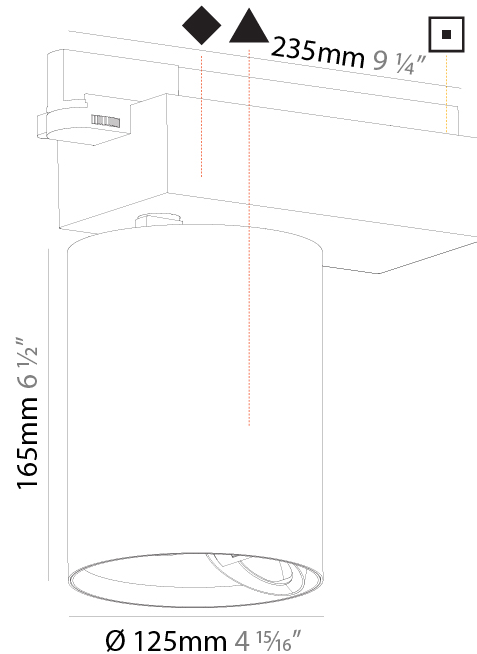

GENERAL

Series: Centriq
Subseries: Centriq Wallwash
Brand: Prolicht
Division: Architectural
Mounting Type: Track
Mounting Location: Ceiling
Subcategory: Spots

PHYSICAL

Shape: Cylinder
Diameter (mm): 125
Diameter (in): 4 ¹⁵/₁₆
Length (mm): 235
Length (in): 9 ¹/₄
Height (mm): 165
Height (in): 6 ¹/₂
Light Distribution: Adjustable / Asymmetric
Fixture Finish: SSR / BKV / CWI / CRY / HAB / LAG / UFT / ITA / RUA / RUR / MIC / FTG / MYG / TWT / LOD / PUS / FRO / FUP / KIA / POP / BLS / SPG / MEY / GOH / GUM / CHC / COM / ABZ / JAG / OBR / MOS / ROR
Fixture Material: Aluminum

ELECTRICAL

Lamp Type: LED (Zhaga Standard)
Input Wattage (W): 37.1
Total Output Wattage (W): 34
Dimming: Tri-Mode (Non-Dimming and Phase Dimming (120Vac only) and 0-10V Dimming)
Driver Included: Yes
Driver Location: Integrated
Driver Type: Constant Current - Universal
Driver Class: Class 2
Input Voltage (V): 120 - 277
Constant Current (MA): 1050

LED

Number of LEDs: 1
Color Temperature (°K): 2700 / 3000 / 3500 / 4000
Max. Delivered Lumen (lm): 2840 / 2950 / 3048 / 3110
CRI: >90 CRI
Efficiency (%): 85
Lamp Life (hrs): 50000

OPTICAL

Reflector: Multi-faceted
Adjustability: Rotational 340°; Tilt 90°

RATINGS AND CERTIFICATIONS

Certified By: Certified for North American Standards
IP rating: IP20